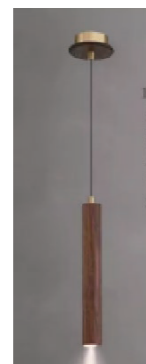

Wooden Linear lighting

CV-6610
Materials: North American black walnut solid wood + copper +Sing color
Size: 4.6cm*32cm
Wattage: 6.4W