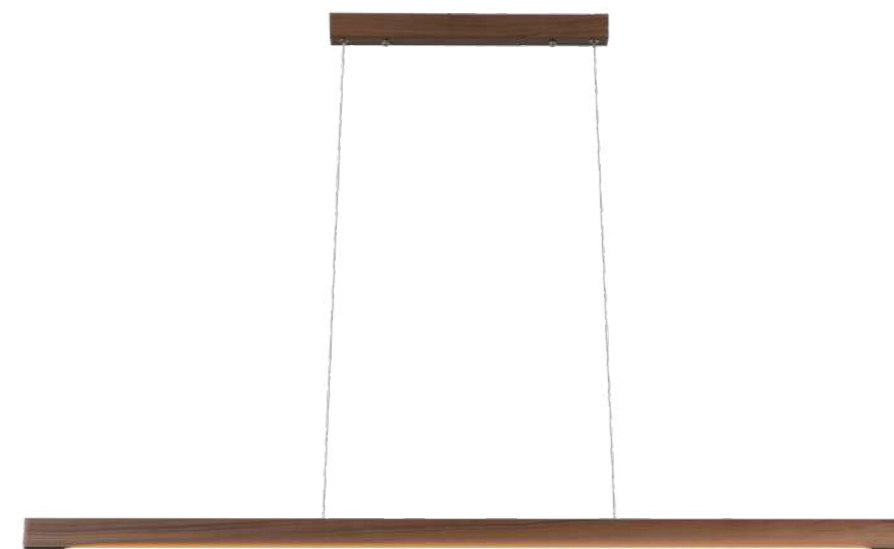

**Wooden Linear Pendant Lamp-Retangle
Dryad series**

Material:ASH wood / Darkwalnut wood
Size: 65H* L1200 / L1500/L1800 mm
Wattage: LED 20W / 24W / 28W