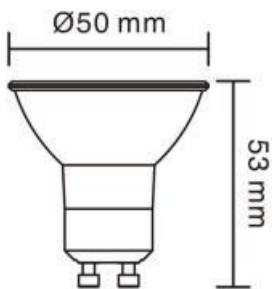

Applications

- Home appliance and other residential decorations.
- Commercial lighting like hotels, restaurants, bars, cafes, etc.

Product overview

Part No.:DGU10 KC50T6	Wattage: 6W	Dimmable: Yes
Codo No: 22788 / 22817		
CCT/Lumen output: 2700K/345lm		Energy efficiency class: G
PF: 0.8	CRI(Ra): 90	Weight: 46g
Voltage: AC200-240V	Current: 30mA	Frequency: 50/60Hz
Beam Angle: 36° / 24°	Socket: GU10	Working Temperature :-20°C ~ - 50°C
Inner Box Dimensions	Outer Carton Dimensions	Qty: 100pcs/carton
(LxWxH):55 x 55 x 65mm	(LxWxH):580 x 285 x 185mm	

Beam Angle 24° cd&lx

0.5m	3512/4028lx	20.98cm
1.0m	1076.2/1280.5lx	41.78cm
1.5m	683.48/704.22lx	62.67cm
2.0m	495.21/534.51lx	83.56cm
3.0m	287.19/301.98lx	125.34cm

Beam Angle 36° cd&lx

0.5m	2462/3712lx	30.86cm
1.0m	592.4/912.5lx	61.72cm
1.5m	269.11/402.31lx	92.58cm
2.0m	149.79/234.61lx	123.44cm
3.0m	68.98/99.89lx	185.16cm

Technical Drawings (mm)

Package Diagram

Inner Box

Middle Box

Outer Carton

Outer Carton Dimensions: (LxWxH): 580*285*185mm, Qty: 100PCS

Cautions

- Don't touch the lamp when it is lighted
- Don't use it in enclosed luminaire
- Power off before replacement
- Do not in violation of any fire regulations when using
- Consult professional electricians for technical support
- If the cable is damaged, it must be replaced by the manufacturer and its service agent, or qualified person in order to avoid hazards.