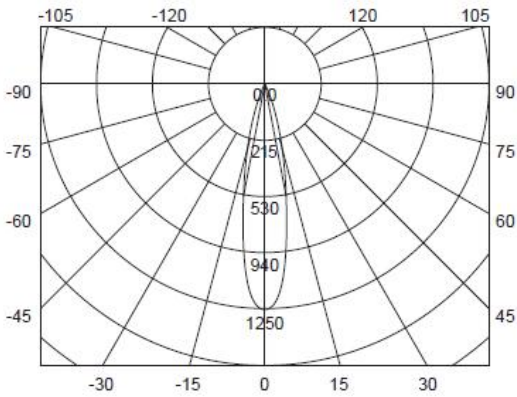

Applications

- Home appliance and other residential decorations.
- Commercial lighting like hotels, restaurants, bars, cafes, etc.

Product overview

Part No.:DGU10 KC50T6	Wattage: 6W	Dimmable: Yes
Codo No: 22788 / 22817		
CCT/Lumen output: 2700K/345lm		Energy efficiency class: G
PF: 0.8	CRI(Ra): 90	Weight: 46g
Voltage: AC200-240V	Current: 30mA	Frequency: 50/60Hz
Beam Angle: 36° / 24°	Socket: GU10	Working Temperature :-20°C ~ - 50°C
Inner Box Dimensions	Outer Carton Dimensions	Qty: 100pcs/carton
(LxWxH):55 x 55 x 65mm	(LxWxH):580 x 285 x 185mm	

Beam Angle 24° cd&lx

0.5m	3512/4028lx	20.98cm
1.0m	1076.2/1280.5lx	41.78cm
1.5m	683.48/704.22lx	62.67cm
2.0m	495.21/534.51lx	83.56cm
3.0m	287.19/301.98lx	125.34cm

Beam Angle 36° cd&lx

0.5m	2462/3712lx	30.86cm
1.0m	592.4/912.5lx	61.72cm
1.5m	269.11/402.31lx	92.58cm
2.0m	149.79/234.61lx	123.44cm
3.0m	68.98/99.89lx	185.16cm

Technical Drawings (mm)

Package Diagram

Inner Box

Middle Box

Outer Carton

Outer Carton Dimensions: (LxWxH): 580*285*185mm, Qty: 100PCS

Cautions

- Don't touch the lamp when it is lighted
- Don't use it in enclosed luminaire
- Power off before replacement
- Do not in violation of any fire regulations when using
- Consult professional electricians for technical support
- If the cable is damaged, it must be replaced by the manufacturer and its service agent, or qualified person in order to avoid hazards.