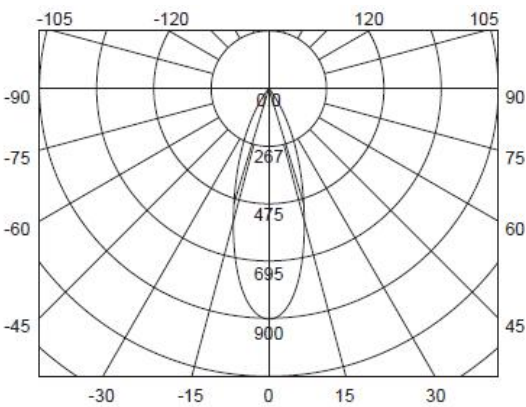

Applications

- Home appliance and other residential decorations.
- Commercial lighting like hotels, restaurants, bars, cafes, etc.

Product overview

Part No.:DGU10 KC50T6	Wattage: 6W	Dimmable: Yes
Codo No: 22788 / 22817		
CCT/Lumen output: 2700K/345lm		Energy efficiency class: G
PF: 0.8	CRI(Ra): 90	Weight: 46g
Voltage: AC200-240V	Current: 30mA	Frequency: 50/60Hz
Beam Angle: 36° / 24°	Socket: GU10	Working Temperature :-20°C ~ - 50°C
Inner Box Dimensions	Outer Carton Dimensions	Qty: 100pcs/carton
(LxWxH):55 x 55 x 65mm	(LxWxH):580 x 285 x 185mm	

Beam Angle 24° cd&lx

0.5m	3512/4028lx	20.98cm
1.0m	1076.2/1280.5lx	41.78cm
1.5m	683.48/704.22lx	62.67cm
2.0m	495.21/534.51lx	83.56cm
3.0m	287.19/301.98lx	125.34cm

Beam Angle 36° cd&lx

0.5m	2462/3712lx	30.86cm
1.0m	592.4/912.5lx	61.72cm
1.5m	269.11/402.31lx	92.58cm
2.0m	149.79/234.61lx	123.44cm
3.0m	68.98/99.89lx	185.16cm

Technical Drawings (mm)

Package Diagram

Inner Box

Middle Box

Outer Carton

Outer Carton Dimensions: (LxWxH): 580*285*185mm, Qty: 100PCS

Cautions

- Don't touch the lamp when it is lighted
- Don't use it in enclosed luminaire
- Power off before replacement
- Do not in violation of any fire regulations when using
- Consult professional electricians for technical support
- If the cable is damaged, it must be replaced by the manufacturer and its service agent, or qualified person in order to avoid hazards.